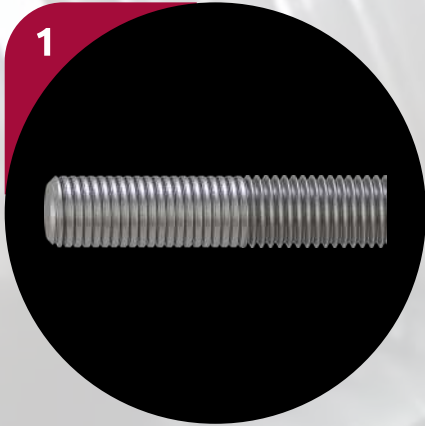

St THE BEST OF THREADS.

ask@silbertool.com
www.silbertool.com

silbertool[®]
THE BEST OF THREADS.

SERIES

X-R

Application Note / Bedienungsanleitung

X-R16 / X-R60 MAX / X-R120 MAX

X-R16: max 7Nm
Ø: 3-16 mm

X-R60: max 20 Nm
Ø: 10-60 mm

X-R120: max 20Nm
Ø: 50-120 mm
P: 0.5-3mm