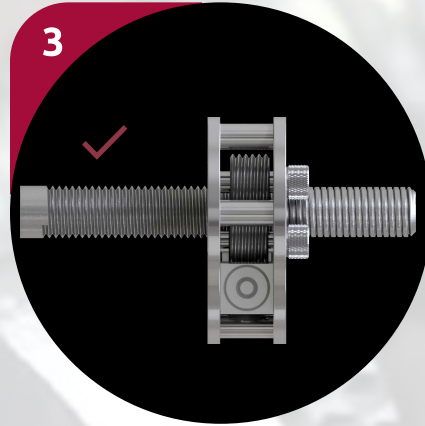

St THE BEST OF THREADS.

ask@silbertool.com
www.silbertool.com

silbertool[®]
THE BEST OF THREADS.

SERIES

X-R

Application Note / Bedienungsanleitung

X-R16 / X-R60 MAX / X-R120 MAX

X-R16: max 7Nm
Ø: 3-16 mm

X-R60: max 20 Nm
Ø: 10-60 mm

X-R120: max 20Nm
Ø: 50-120 mm
P: 0.5-3mm