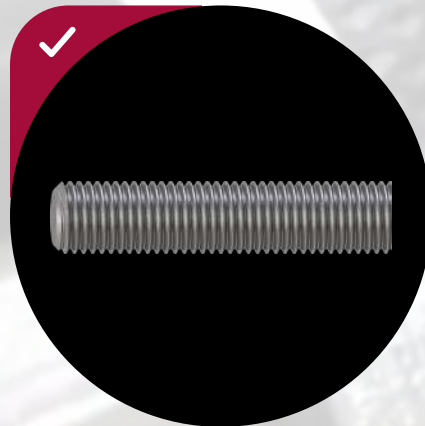

St THE BEST OF THREADS.

ask@silbertool.com
www.silbertool.com

silbertool[®]
THE BEST OF THREADS.

SERIES

X-R

Application Note / Bedienungsanleitung

X-R16 / X-R60 MAX / X-R120 MAX

X-R16: max 7Nm
Ø: 3-16 mm

X-R60: max 20 Nm
Ø: 10-60 mm

X-R120: max 20Nm
Ø: 50-120 mm
P: 0.5-3mm