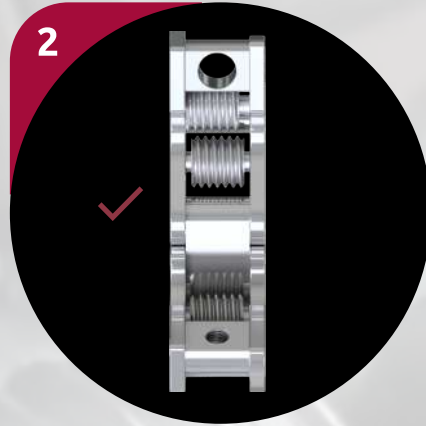

St THE BEST OF THREADS.

ask@silbertool.com
www.silbertool.com

silbertool[®]
THE BEST OF THREADS.

SERIES

X-R

Application Note / Bedienungsanleitung

X-R16 / X-R60 MAX / X-R120 MAX

X-R16: max 7Nm
Ø: 3-16 mm

X-R60: max 20 Nm
Ø: 10-60 mm

X-R120: max 20Nm
Ø: 50-120 mm
P: 0.5-3mm