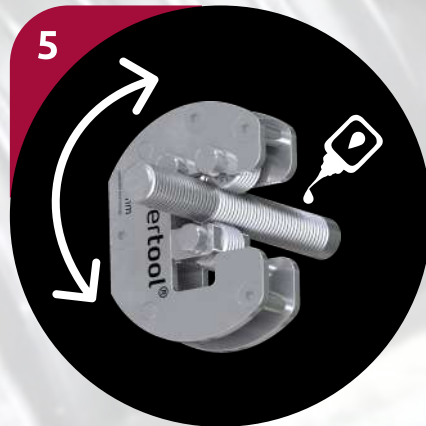

St THE BEST OF THREADS.

ask@silbertool.com
www.silbertool.com

silbertool[®]
THE BEST OF THREADS.

SERIES

X-R

Application Note / Bedienungsanleitung

X-R16 / X-R60 MAX / X-R120 MAX

X-R16: max 7Nm
Ø: 3-16 mm

X-R60: max 20 Nm
Ø: 10-60 mm

X-R120: max 20Nm
Ø: 50-120 mm
P: 0.5-3mm