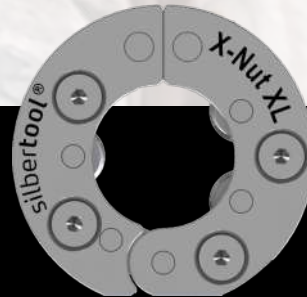

**St** THE BEST OF THREADS.

ask@silbertool.com  
www.silbertool.com

**silbertool**<sup>®</sup>  
THE BEST OF THREADS.

SERIES **X-Nut**

**Application Note /  
Bedienungsanleitung**

X-Nut / X-Nut XL

**X-Nut:**  
1.5/8 41mm

**X-Nut XL:**  
1.13/16 46mm, 1.7/8 46mm