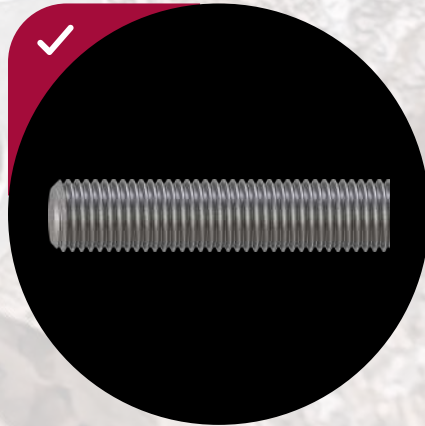

**St** THE BEST OF THREADS.

ask@silbertool.com  
www.silbertool.com

**silbertool**<sup>®</sup>  
THE BEST OF THREADS.

SERIES **X-Nut**

**Application Note /  
Bedienungsanleitung**

X-Nut / X-Nut XL

**X-Nut:**  
1.5/8 41mm

**X-Nut XL:**  
1.13/16 46mm, 1.7/8 46mm