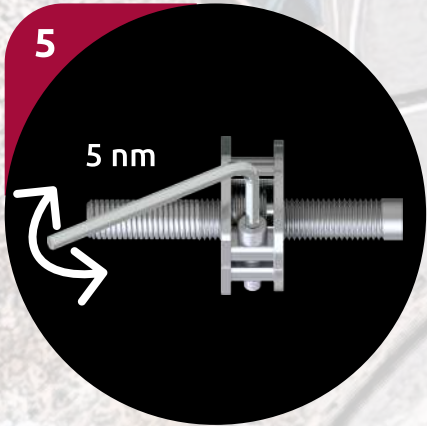

**St** THE BEST OF THREADS.

ask@silbertool.com  
www.silbertool.com

**silbertool**<sup>®</sup>  
THE BEST OF THREADS.

SERIES **X-Nut**

**Application Note /  
Bedienungsanleitung**

X-Nut / X-Nut XL

**X-Nut:**  
1.5/8 41mm

**X-Nut XL:**  
1.13/16 46mm, 1.7/8 46mm