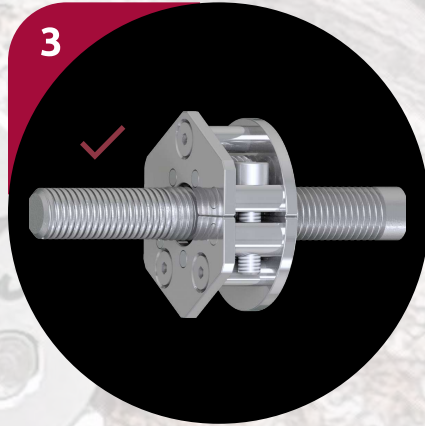

**St** THE BEST OF THREADS.

ask@silbertool.com  
www.silbertool.com

**silbertool**<sup>®</sup>  
THE BEST OF THREADS.

SERIES **X-Nut**

**Application Note /  
Bedienungsanleitung**

X-Nut / X-Nut XL

**X-Nut:**  
1.5/8 41mm

**X-Nut XL:**  
1.13/16 46mm, 1.7/8 46mm