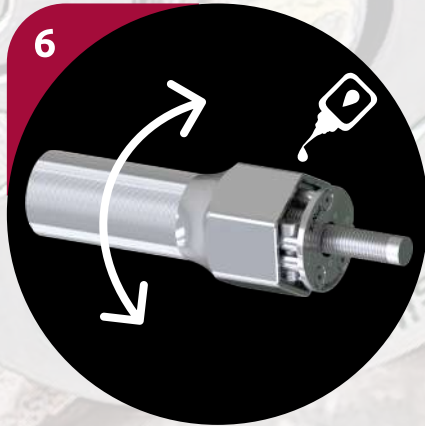

**St** THE BEST OF THREADS.

ask@silbertool.com  
www.silbertool.com

**silbertool**<sup>®</sup>  
THE BEST OF THREADS.

SERIES **X-Nut**

**Application Note /  
Bedienungsanleitung**

X-Nut / X-Nut XL

**X-Nut:**  
1.5/8 41mm

**X-Nut XL:**  
1.13/16 46mm, 1.7/8 46mm