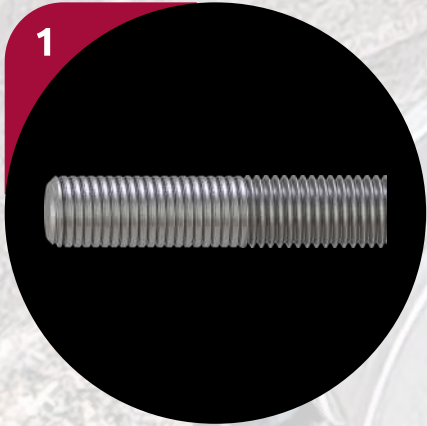

**St** THE BEST OF THREADS.

ask@silbertool.com  
www.silbertool.com

**silbertool**<sup>®</sup>  
THE BEST OF THREADS.

SERIES **X-Nut**

**Application Note /  
Bedienungsanleitung**

X-Nut / X-Nut XL

**X-Nut:**  
1.5/8 41mm

**X-Nut XL:**  
1.13/16 46mm, 1.7/8 46mm